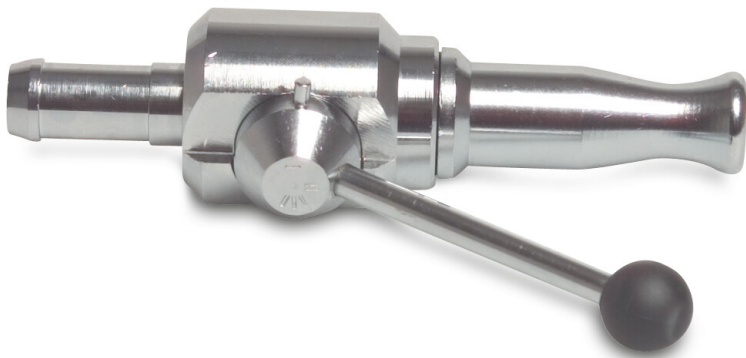

Jet nozzle chrome-plated brass 1" x 25 mm hose tail type with valve (0451736)

TECHNICAL SPECIFICATIONS

Type	with valve
Material	chrome-plated brass
Connection	hose tail
Size	1" x 25 mm
Bolt hole	8 mm

Last modified date: 23/05/2026