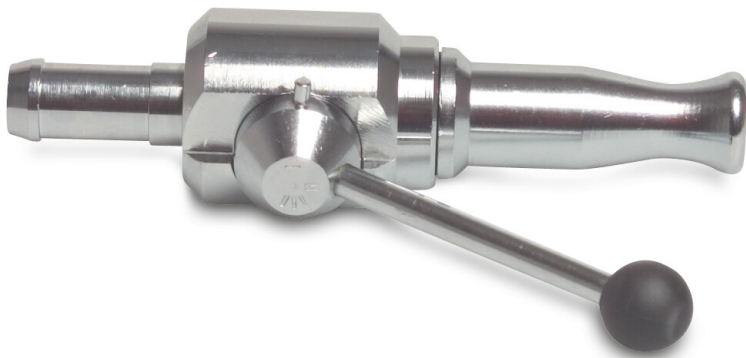

Jet nozzle chrome-plated brass 1" x 25 mm hose tail type with valve (0451736)

TECHNICAL SPECIFICATIONS

Type	with valve
Material	chrome-plated brass
Connection	hose tail
Size	1" x 25 mm
Bolt hole	8 mm

Last modified date: 02/10/2025