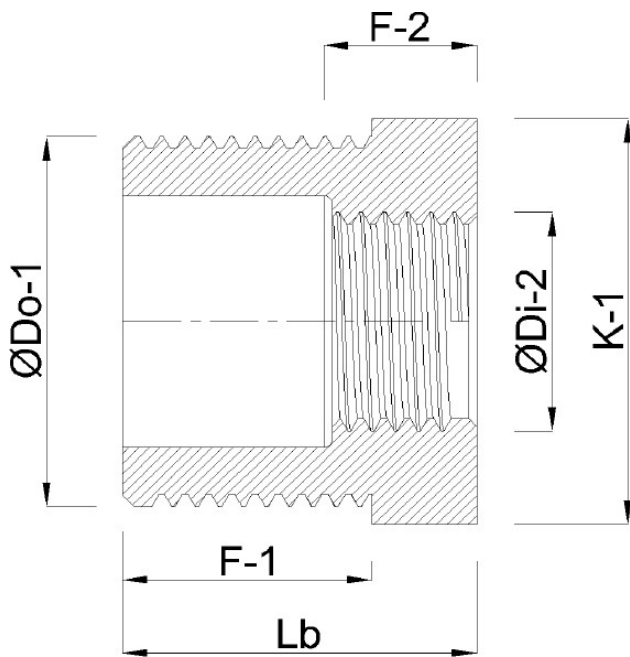

**Profec Nr. 241 Reducer bush
stainless steel 316 1" x 1/4"
male thread x female thread
16bar (0080079)**

TECHNICAL SPECIFICATIONS

Material	stainless steel 316
Connection	male thread x female thread
Fitting nr.	Nr. 241
Pressure	16 bar
Max. temp.	100 °C
Size	1" x 1/4"

DIMENSIONS

F-1	20.6 mm
F-2	6.8 mm
K-1	34.8 mm
Lb	25.8 mm
ØDi-2	1/4 "
ØDo-1	1 "

Last modified date: 22/06/2026

Bosta UK Ltd.
Reflection House
Olding Road
Bury St. Edmunds
Suffolk
IP33 3TA
T +44 (0) 1284 716580
E enquiries@bosta.co.uk
<http://www.bosta.com>