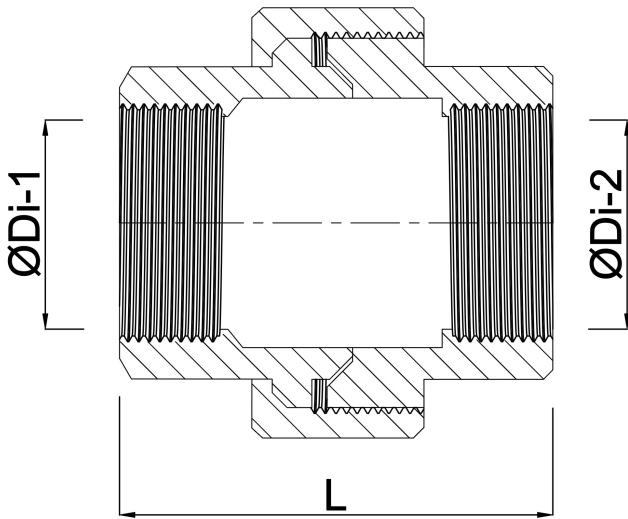

**Profec Nr. 330 Union coupler
cast iron galvanised 2" female
thread 25bar DVGW type flat
(1033009)**

TECHNICAL SPECIFICATIONS

Type flat

Material cast iron

Surface treatment galvanised

Approval DVGW

Connection female thread

Fitting nr. Nr. 330

Pressure 25 bar

Size 2"

Length 81 mm

DIMENSIONS

F-1 23 mm

F-2 23 mm

K-1 65 mm

K-2 65 mm

Kn 89 mm

L 78 mm

ØDi-1 2"

ØDi-2 2"

Last modified date: 24/05/2026

Bosta UK Ltd.
Reflection House
Olding Road
Bury St. Edmunds
Suffolk
IP33 3TA
T +44 (0) 1284 716580
E enquiries@bosta.co.uk
<http://www.bosta.com>