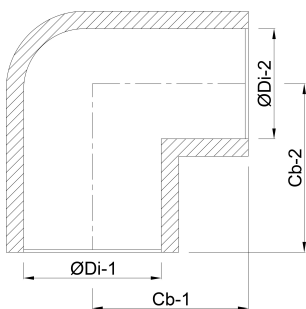

**Elbow 90° with top outlet PVC-  
U 90 mm glue socket 16bar  
3/4" grey (0111803)**

# TECHNICAL SPECIFICATIONS

Colour	grey
Material	PVC-U
Connection	glue socket
Pressure	16 bar
Size	90 mm
Outlet	3/4 "

## DIMENSIONS

Cb-1	94.4 mm
Cb-2	94.4 mm
ØDi-1	90 mm
ØDi-2	90 mm
β	90 °

**Last modified date: 13/03/2026**

Bosta UK Ltd.  
Reflection House  
Olding Road  
Bury St. Edmunds  
Suffolk  
IP33 3TA  
T +44 (0) 1284 716580  
E [enquiries@bosta.co.uk](mailto:enquiries@bosta.co.uk)  
<http://www.bosta.com>