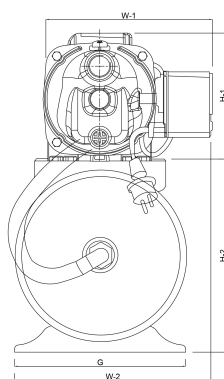

Pressure 8 bar

Packaging dimensions L/W/H 566 x 360 x 554 mm

Type AquaJet 132M-G

Max. head 48,3 m

Size 1"

Weight 21.5 kg

Power 1 kW

Height 500 mm

Ampere 6,6 A

Max flow rate 4.8 m³/h

BEP Capacity 31.9

BEP Head 3.65

PORlh 36.7

PORhh 27.5

PORlq 2.555

PORhq 4.38

DIMENSIONS

H-1 204 mm

H-2 296 mm

L 492 mm

Lb 413 mm

Length 492 mm

W-1 256 mm

W-2 301 mm

Width 301 mm

ØDi-1 1 "

ØDi-2 1 "

PRODUCT INFORMATION

The set is composed of a diaphragm tank with 20 litre capacity, pressure switch for automatic operation, pressure gauge, JET electropump complete with power cable and plug, kit for coupling the pump and the tank, all assembled and ready for installation. Comes assembled.