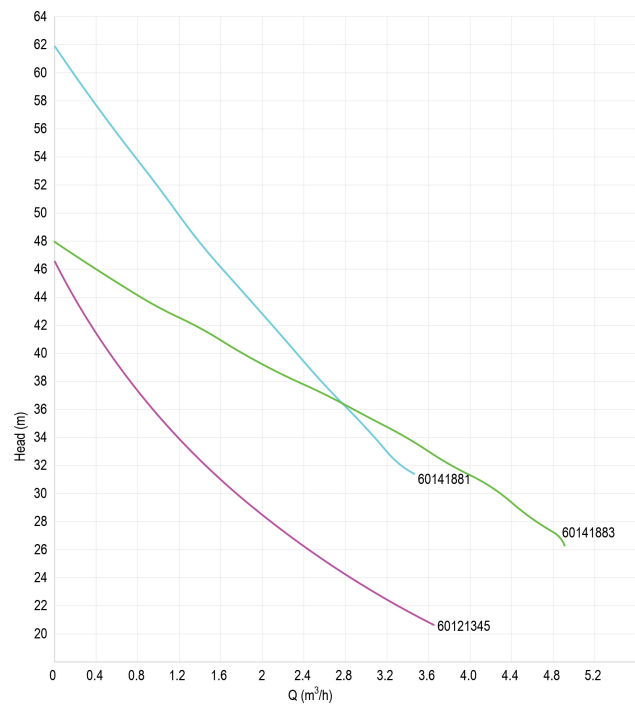

W-2 301 mm

Width 301 mm

ØDi-1 1 "

ØDi-2 1 "

PRODUCT INFORMATION

The set is composed of a diaphragm tank with 20 litre capacity, pressure switch for automatic operation, pressure gauge, JET electropump complete with power cable and plug, kit for coupling the pump and the tank, all assembled and ready for installation. Comes assembled.