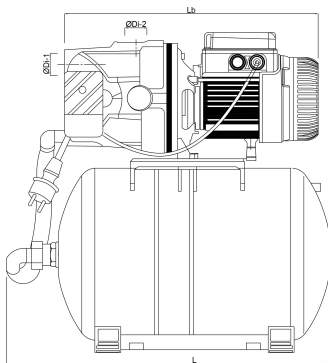

Pressure 8 bar

Packaging dimensions L/W/H 566 x 360 x 554 mm

Type AquaJet 132M-G

Max. head 48,3 m

Size 1"

Weight 21.5 kg

Power 1 kW

Height 500 mm

DIMENSIONS

H-1 204 mm

H-2 296 mm

L 492 mm

Lb 413 mm

Length 492 mm

W-1 256 mm

W-2 301 mm

Width 301 mm

ØDi-1 1 "

ØDi-2 1 "

PRODUCT INFORMATION

The set is composed of a diaphragm tank with 20 litre capacity, pressure switch for automatic operation, pressure gauge, JET electropump complete with power cable and plug, kit for coupling the pump and the tank, all assembled and ready for installation. Comes assembled.