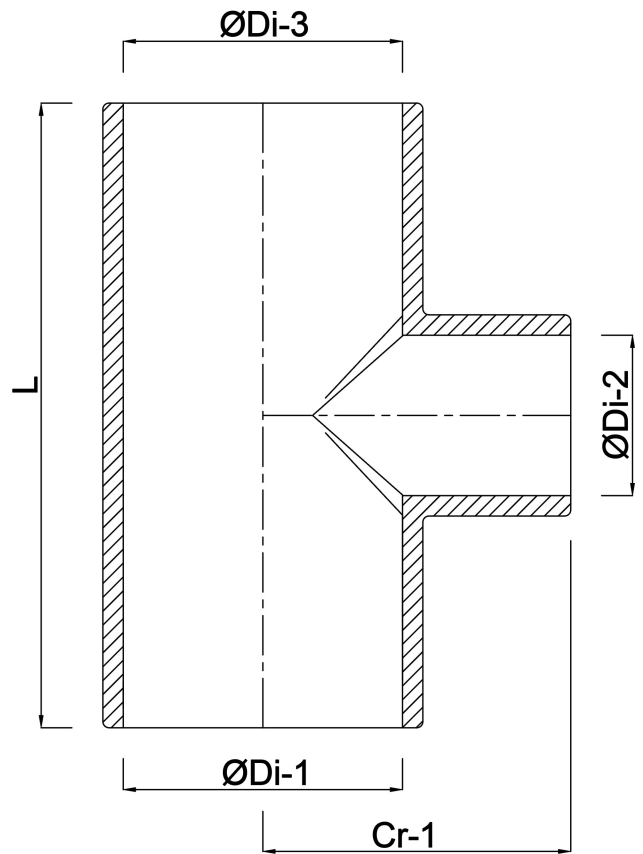

VDL Reducer T-piece 90° PVC-U 50 mm x 40 mm x 50 mm glue socket 16bar grey (7002516)

VL Van de Lande

TECHNICAL SPECIFICATIONS

Colour	grey
Material	PVC-U
Size	50 mm x 40 mm x 50 mm
Connection	glue socket
Pressure	16 bar

DIMENSIONS

Cr-1	55 mm
L	118 mm
P-1	31 mm
P-2	26 mm
P-3	31 mm
ØDi-1	50 mm
ØDi-2	40 mm
ØDi-3	50 mm
β	90 °

Last modified date: 24/05/2026

Bosta UK Ltd.
Reflection House
Olding Road
Bury St. Edmunds
Suffolk
IP33 3TA
T +44 (0) 1284 716580
E enquiries@bosta.co.uk
<http://www.bosta.com>