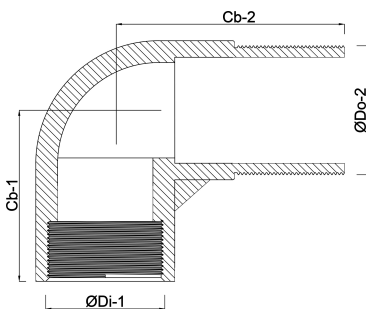

**Profec Nr. 92 Elbow 90° brass**  
**4" female thread x male thread**  
**10bar (0708811)**

# TECHNICAL SPECIFICATIONS

Material	brass
Connection	female thread x male thread
Fitting nr.	Nr. 92
Size	4"
Temperature range	-10°C - 80°C
Pressure	10 bar

## DIMENSIONS

Cb-1	91 mm
Cb-2	117 mm
ØDi-1	4 "
ØDo-2	4 "
β	90 °

**Last modified date: 13/03/2026**

Bosta UK Ltd.  
Reflection House  
Olding Road  
Bury St. Edmunds  
Suffolk  
IP33 3TA  
T +44 (0) 1284 716580  
E [enquiries@bosta.co.uk](mailto:enquiries@bosta.co.uk)  
<http://www.bosta.com>