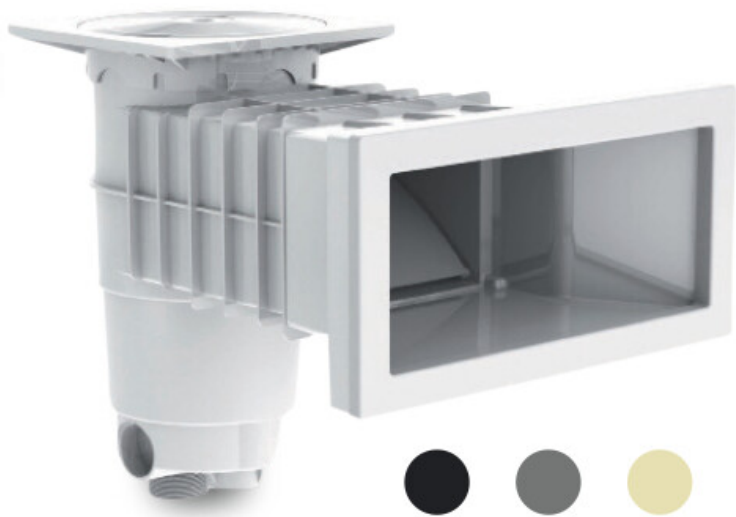

# Weltico Skimmer ABS 1 1/2" x 2" female thread grey type A400 Design (7039316)

weltico

# TECHNICAL SPECIFICATIONS

Type	A400 Design
Material	ABS/stainless steel
Suitable for	liner and concrete pools
Connection	female thread
Colour	grey
Size	1 1/2" x 2"

## DIMENSIONS

A	565 mm
B	459 mm
E	246 mm
F	319 mm
G	370 mm
H	156 mm