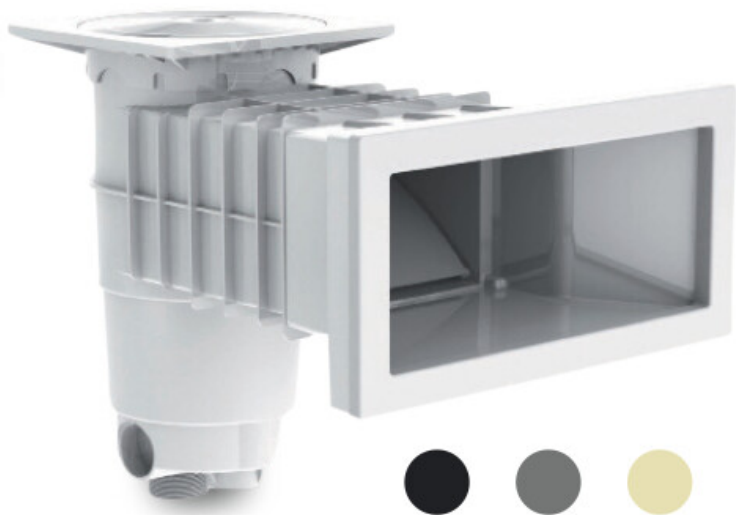

Weltico Skimmer ABS 1 1/2" x 2" female thread grey type A400 Design (7039316)

weltico

TECHNICAL SPECIFICATIONS

Type	A400 Design
Material	ABS/stainless steel
Suitable for	liner and concrete pools
Connection	female thread
Colour	grey
Size	1 1/2" x 2"

DIMENSIONS

A	565 mm
B	459 mm
E	246 mm
F	319 mm
G	370 mm
H	156 mm

PRODUCT INFORMATION

Approx. 7 m³/h (at a rate of 1.5 m/s) if connected to the 1 1/2" outlet with a Ø50 pipe
Approx. 10 m³/h (at a rate of 1.5 m/s) if connected to the 2" outlet with a Ø63 pipe