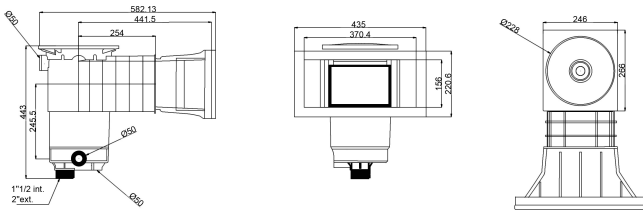

Weltico Skimmer ABS 1 1/2" x 2" female thread grey type A400 Design (7039316)

weltico

TECHNICAL SPECIFICATIONS

Type	A400 Design
Material	ABS/stainless steel
Suitable for	liner and concrete pools
Connection	female thread
Colour	grey
Size	1 1/2" x 2"

DIMENSIONS

A	565 mm
B	459 mm
E	246 mm
F	319 mm
G	370 mm
H	156 mm

PRODUCT INFORMATION

Approx. 7 m³/h (at a rate of 1.5 m/s) if connected to the 1 1/2" outlet with a Ø50 pipe
Approx. 10 m³/h (at a rate of 1.5 m/s) if connected to the 2" outlet with a Ø63 pipe