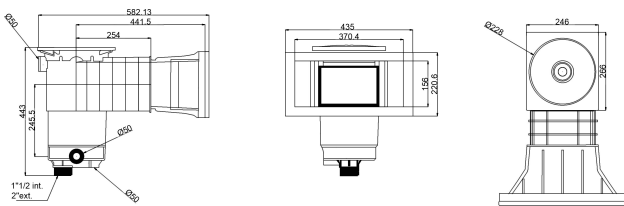

# Weltico Skimmer ABS 1 1/2" x 2" female thread grey type A400 Design (7039316)

weltico

# TECHNICAL SPECIFICATIONS

Type	A400 Design
Material	ABS/stainless steel
Suitable for	liner and concrete pools
Connection	female thread
Colour	grey
Size	1 1/2" x 2"

## DIMENSIONS

A	565 mm
B	459 mm
E	246 mm
F	319 mm
G	370 mm
H	156 mm

# PRODUCT INFORMATION

Approx. 7 m<sup>3</sup>/h (at a rate of 1.5 m/s) if connected to the 1 1/2" outlet with a Ø50 pipe  
Approx. 10 m<sup>3</sup>/h (at a rate of 1.5 m/s) if connected to the 2" outlet with a Ø63 pipe