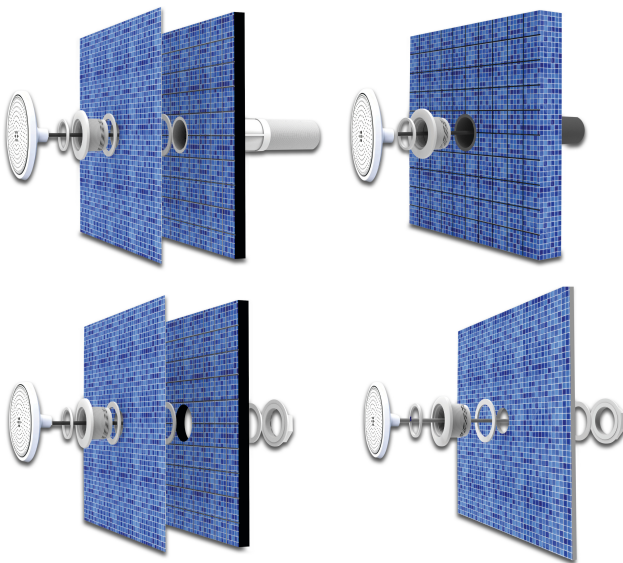

TECHNICAL SPECIFICATIONS

Suitable for concrete and fibreglass pools

Voltage 12VAC

Outer ø 160 mm

Capacity 18 W

Number of LED 252

Brightness 1180 Lumen

Colour LEDs warm white

Last modified date: 27/05/2026

Bosta UK Ltd.
Reflection House