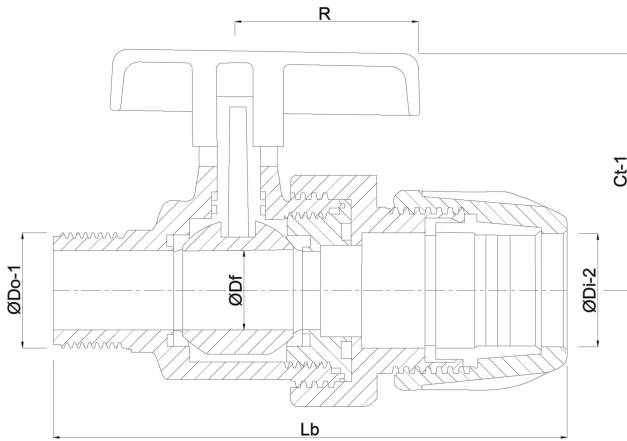

**Profec Ball valve PP 32 mm x 1"
compression x male thread
10bar black type Safe 502
(0707368)**

TECHNICAL SPECIFICATIONS

Colour	black
Type	Safe 502
Material	PP
Operation	lever
Colour lever	red
Handle material	PVC-U
Housing construction	2-part
Material housing	PP
Material seal	hytrel/EPDM
Connection	compression x male thread
Pressure	10 bar
Size	32 mm x 1"

DIMENSIONS

Ct-1	70 mm
Lb	147 mm
R	53 mm

ØDf 25 mm

ØDi-2 32 mm

ØDo-1 1 "

PRODUCT INFORMATION

With secure ball.

Last modified date: 24/05/2026