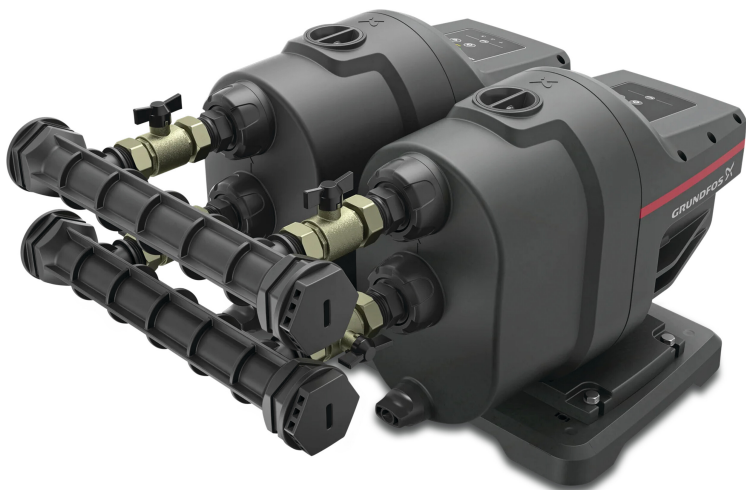

Grundfos Twin home booster plastic 1" male thread 4.1A 230VAC type Scala1 3-45 (7043775)

GRUNDFOS 

TECHNICAL SPECIFICATIONS

Material	plastic
Connection	male thread
Connection	male thread
Voltage	230VAC
Type	Scala1 3-45
Max. head	44 m
Size	1"
Size	1 "
Ampere	4.1 A