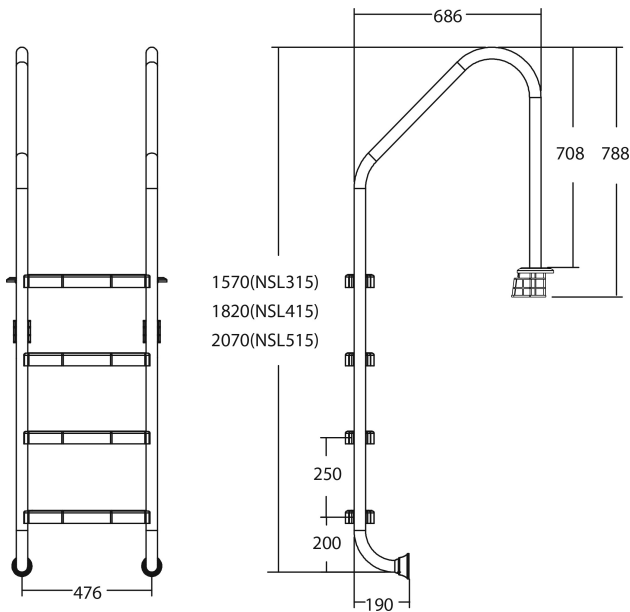

Flotide Pool steps stainless steel 316 type anchor wide model 3 steps (7026929)

FLOTIDE

TECHNICAL SPECIFICATIONS

Type anchor wide model

Material stainless steel 316

Number of Steps 3

PRODUCT INFORMATION

Flotide pool ladder (wide model) is attached 496 mm behind the pool edge. All ladders include an anti-slip pad.