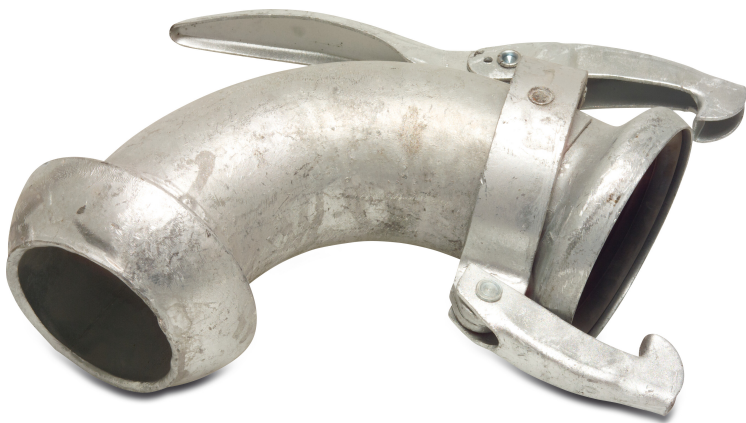

**Quick coupler bend 90° steel
galvanised 159 mm female
part Perrot x male part Perrot
type Perrot (0200222)**

TECHNICAL SPECIFICATIONS

Type	Perrot
Material	steel
Surface treatment	galvanised
Connection	female part Perrot x male part Perrot
Size	159 mm