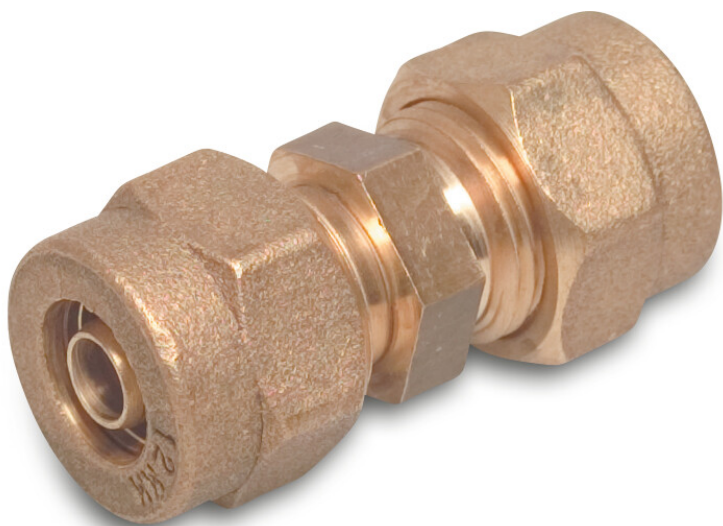

Socket brass 20 mm compression (0700070)

TECHNICAL SPECIFICATIONS

Material	brass
----------	-------

Connection	compression
------------	-------------

Application	floorheating
-------------	--------------

Wall thickness	2,0 mm
----------------	--------

Size	20 mm
------	-------

Last modified date: 24/05/2026

Bosta UK Ltd.
Reflection House
Olding Road
Bury St. Edmunds
Suffolk
IP33 3TA
T +44 (0) 1284 716580
E enquiries@bosta.co.uk
<http://www.bosta.com>