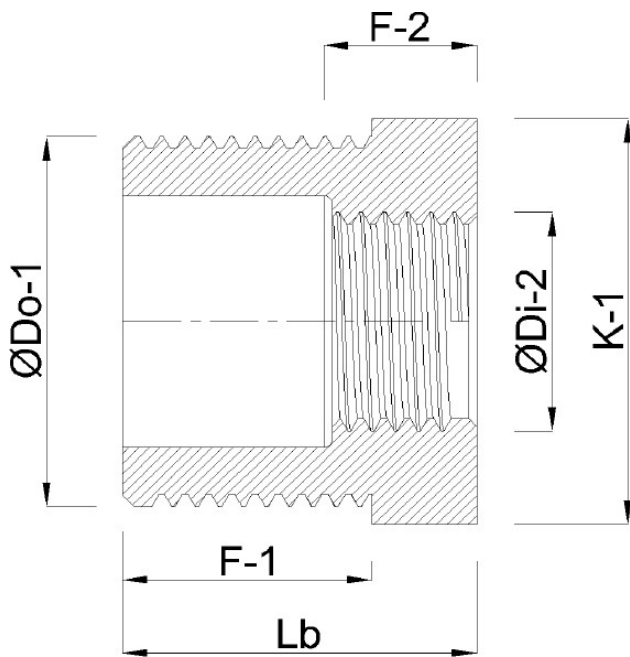

**Profec Nr. 241 Reducer bush
stainless steel 316 1 1/2" x 1
1/4" male thread x female
thread 16bar (0080099)**

TECHNICAL SPECIFICATIONS

Material	stainless steel 316
Connection	male thread x female thread
Fitting nr.	Nr. 241
Pressure	16 bar
Max. temp.	100 °C
Size	1 1/2" x 1 1/4"

DIMENSIONS

F-1	20.5 mm
F-2	8.2 mm
K-1	49 mm
Lb	27 mm
ØDi-2	1 1/4 "
ØDo-1	1 1/2 "

Last modified date: 22/06/2026

Bosta UK Ltd.
Reflection House
Olding Road
Bury St. Edmunds
Suffolk
IP33 3TA
T +44 (0) 1284 716580
E enquiries@bosta.co.uk
<http://www.bosta.com>