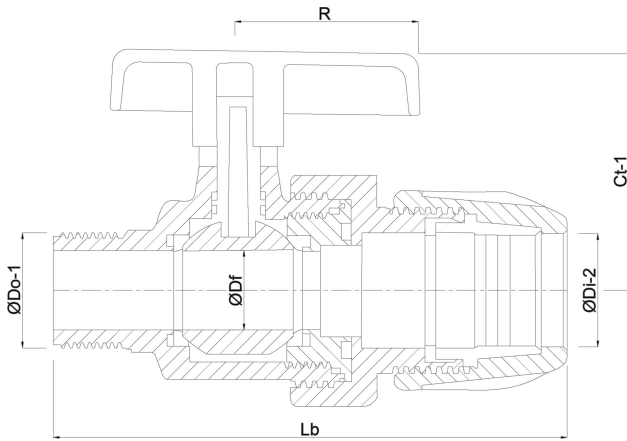

**Profec Ball valve PP 63 mm x 2"
compression x male thread
10bar black type Safe 502
(0707371)**

TECHNICAL SPECIFICATIONS

Colour	black
Type	Safe 502
Material	PP
Operation	lever
Colour lever	red
Handle material	PVC-U
Housing construction	2-part
Material housing	PP
Material seal	hytrel/EPDM
Connection	compression x male thread
Pressure	10 bar
Size	63 mm x 2"

DIMENSIONS

Ct-1	105 mm
Lb	236 mm
R	73 mm

ØDf 50 mm

ØDi-2 63 mm

ØDo-1 2 "

PRODUCT INFORMATION

With secure ball.

Last modified date: 24/05/2026