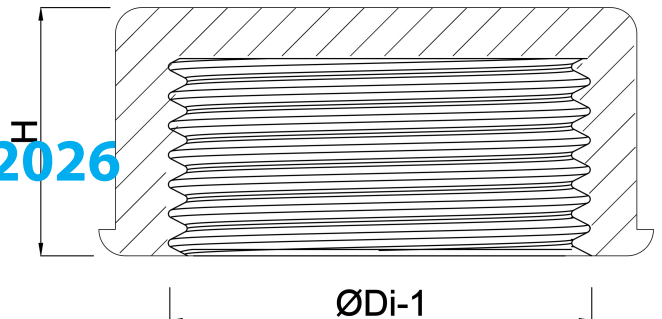

VDL Cap PVC-U 3/4" female thread 10bar grey type plain (7002794)

V-L Van de Lande

TECHNICAL SPECIFICATIONS

Colour	grey
Type	plain
Material	PVC-U
Material seal	EPDM
Connection	female thread
Size	3/4"
Pressure	10 bar

DIMENSIONS

F-1	16 mm
H	16 mm
ØDi-1	3/4 "

Last modified date: 14/03/2026

Bosta UK Ltd.
Reflection House
Olding Road

Bury St. Edmunds
Suffolk
IP33 3TA
T +44 (0) 1284 716580
E enquiries@bosta.co.uk
<http://www.bosta.com>