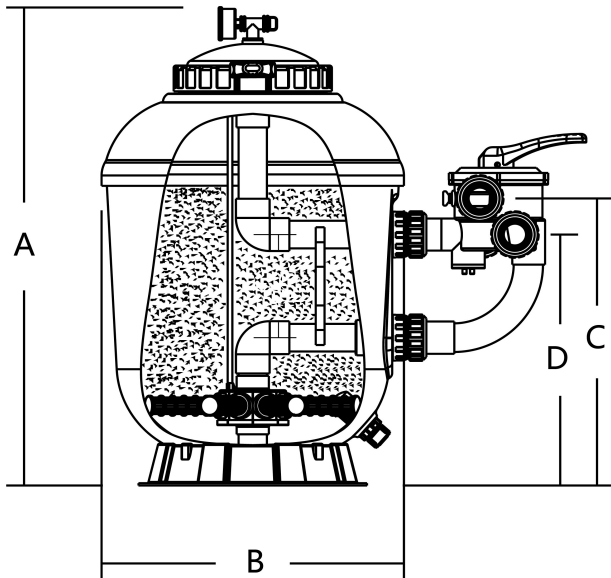

**Flotide Sand filter polyester
gelcoated 63 mm / 2"
metric/imperial glue socket
2,5bar green type SMG750
(7011876)**

FLOTIDE

TECHNICAL SPECIFICATIONS

Colour	green
Material	polyester gelcoated
Connection	metric/imperial glue socket
Pressure	2,5 bar
Max. temp.	43 °C
Type	SMG750
Size	63 mm / 2"
Diameter	770 mm
Weight	38 kg
Sand	250 kg
Filter area	0.44 m ²
Max flow rate	22.1 m ³ /h
Max. pool vol.	110.5 m ³

DIMENSIONS

A	1015 mm
B	30 " inch

B 770 mm

C 603 mm

D 517 mm

PRODUCT INFORMATION

This Gelcoat filter tank has been well-received by the industry due to the durable, trustworthy performance and smooth gelcoat fibreglass finish. With UV-resistant material used, it is able to operate under prolonged sunlight for years of reliability. "SMG" Series side mount filters are equipped with a six-position, side mount multiport valve and ABS laterals. Switch off the pump before each lever action.

- Non corrosive gel coat fibreglass tank
- Smooth finish
- ABS internal pipe work construction
- Transparent lid provides clear view of filter media
- Air release valve
- 6-way multiport sidemount valve
- Warranty period: 2 years