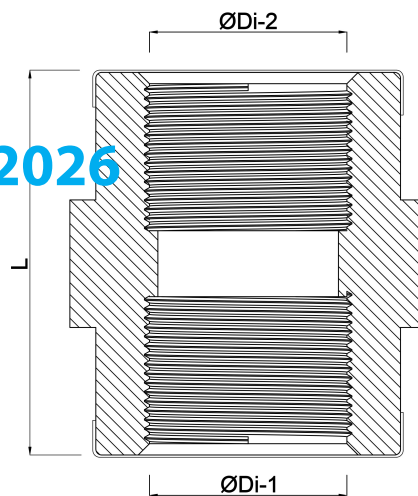

Profec Socket PVC-U 1 1/4"
female thread 10bar grey
(0110523)

TECHNICAL SPECIFICATIONS

| | |
|------------|---------------|
| Colour | grey |
| Material | PVC-U |
| Connection | female thread |
| Pressure | 10 bar |
| Size | 1 1/4" |

DIMENSIONS

| | |
|-------|---------|
| F-1 | 20 mm |
| L | 50 mm |
| ØDi-1 | 1 1/4 " |
| ØDi-2 | 1 1/4 " |

Last modified date: 14/03/2026

Bosta UK Ltd.
Reflection House
Olding Road
Bury St. Edmunds
Suffolk