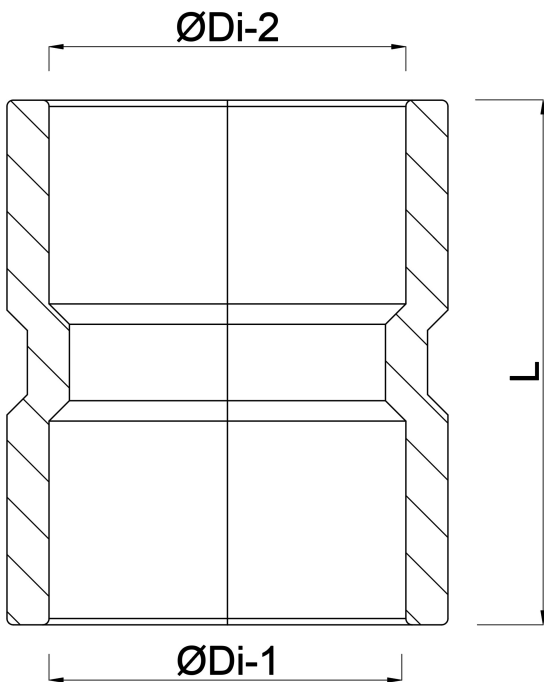

**Drainage socket PVC-U 250
mm glue socket grey KOMO**
(0360108)

TECHNICAL SPECIFICATIONS

Colour grey

Material PVC-U

Connection glue socket

Size 250 mm

DIMENSIONS

L 150 mm

ØDi-1 250 mm

ØDi-2 250 mm

Last modified date: 13/03/2026

Bosta UK Ltd.
Reflection House
Olding Road
Bury St. Edmunds
Suffolk
IP33 3TA
T +44 (0) 1284 716580
E enquiries@bosta.co.uk
<http://www.bosta.com>