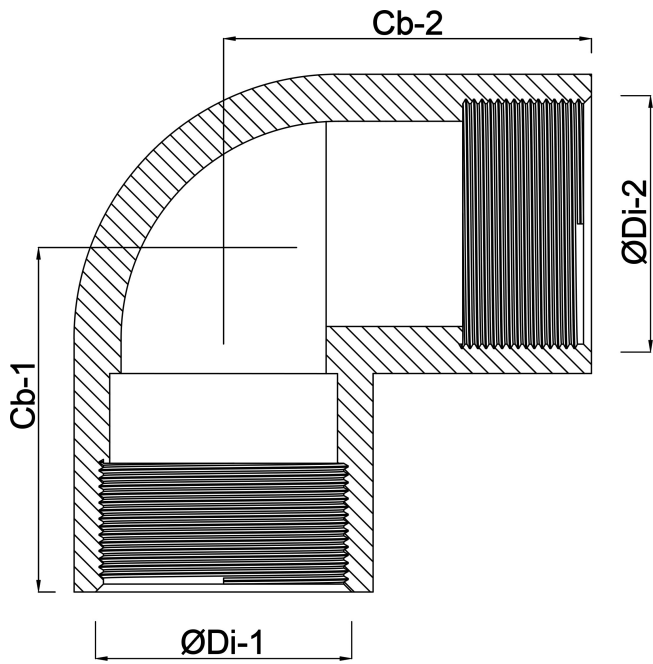

Profec Nr. 90 Elbow 90° brass
2" female thread 30bar
(0710291)

TECHNICAL SPECIFICATIONS

| | |
|------------------|---------------|
| Material | brass |
| Connection | female thread |
| Fitting nr. | Nr. 90 |
| Size | 2" |
| Max. temperature | 120 °C |
| Pressure | 30 bar |
| Max. temp. | 120 °C |

DIMENSIONS

| | |
|-------|---------|
| Cb-1 | 50 mm |
| Cb-2 | 50 mm |
| F-1 | 13.5 mm |
| F-2 | 13.5 mm |
| ØDi-1 | 2 " |
| ØDi-2 | 2 " |
| β | 90 ° |

Last modified date: 13/03/2026

Bosta UK Ltd.
Reflection House
Olding Road
Bury St. Edmunds
Suffolk
IP33 3TA
T +44 (0) 1284 716580
E enquiries@bosta.co.uk
<http://www.bosta.com>