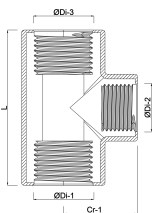

**Profec Nr. 130 T-piece 90°
stainless steel 316 1/8" female
thread 16bar (0080035)**

TECHNICAL SPECIFICATIONS

Material stainless steel 316

Connection female thread

Fitting nr. Nr. 130

Pressure 16 bar

Max. temp. 100 °C

Size 1/8"

DIMENSIONS

Cr-1 14 mm

L 32 mm

ØDi-1 1/8 "

ØDi-2 1/8 "

ØDi-3 1/8 "

β 90 °