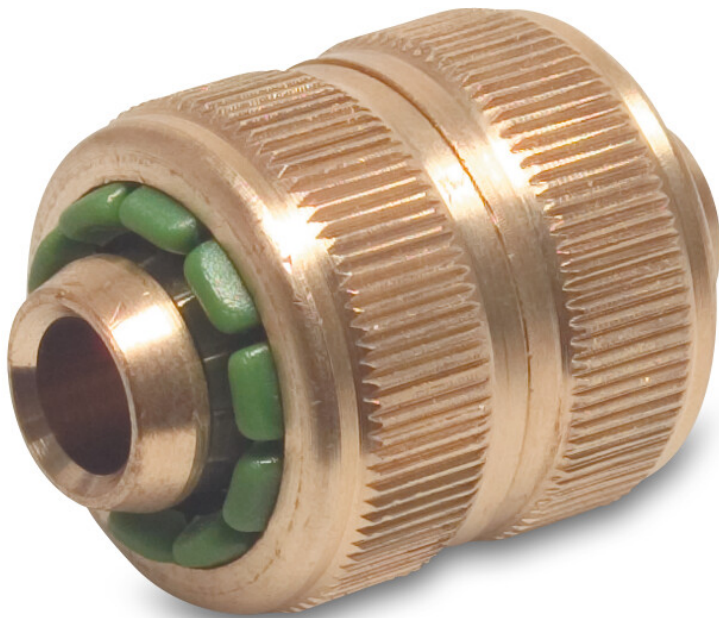

Profec Click connector brass 15-19 mm compression (0500107)

TECHNICAL SPECIFICATIONS

Material	brass
Connection	compression
Max. temperature	120 °C
Max. temp.	120 °C
Size	15-19 mm

DIMENSIONS

ØDo-1	12 mm
ØDo-2	15 mm