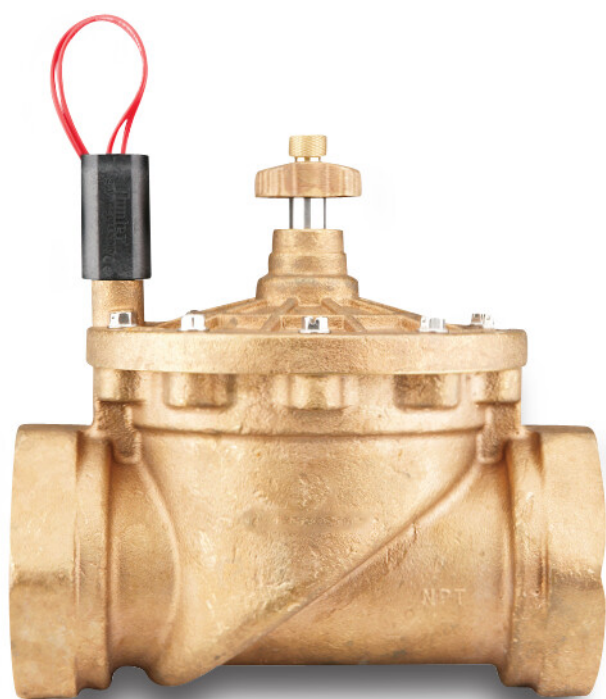

**Hunter Solenoid valve brass 1"
female thread 15bar 24VAC
brass type IBV-101-GB with
flow control (7032987)**

Hunter®

TECHNICAL SPECIFICATIONS

Colour	brass
Material	brass
Operation	indirect solenoid-operated with flow control handle
Connection	female thread
Voltage	24VAC
Adj. pressure	1,5 - 15 bar
Minimum inlet pressure	1.5 bar
Pressure	15 bar
Max. temp.	66 °C
Type	IBV-101-GB
Capacity	0,4 - 150 l/min
Size	1"
Type	with flow control

PRODUCT INFORMATION

A solid brass valve to provide years of trouble-free operation in any water condition, IBV valves are the best option for the fiercest conditions found on commercial sites. The valve solution for years of reliable operation.