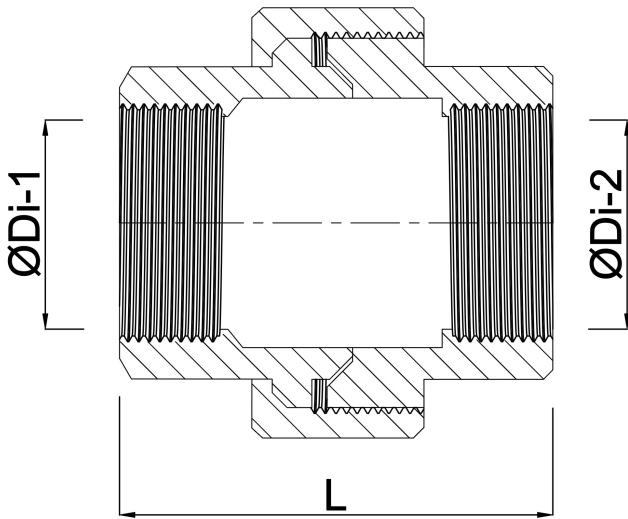

**Profec Nr. 340 Union coupler
cast iron black 1 1/4" female
thread 25bar DVGW type
conical (1134007)**

TECHNICAL SPECIFICATIONS

Type	conical
Material	cast iron black
Approval	DVGW
Connection	female thread
Fitting nr.	Nr. 340
Temperature range	-20°C - 120°C
Pressure	25 bar
Size	1 1/4"
Length	65 mm

DIMENSIONS

F-1	20 mm
F-2	20 mm
K-1	45 mm
K-2	45 mm
Kn	67 mm
L	65 mm

ØDi-1 1 1/4 "

ØDi-2 1 1/4 "

Last modified date: 24/05/2026

Bosta UK Ltd.
Reflection House
Olding Road
Bury St. Edmunds
Suffolk
IP33 3TA
T +44 (0) 1284 716580
E enquiries@bosta.co.uk
<http://www.bosta.com>