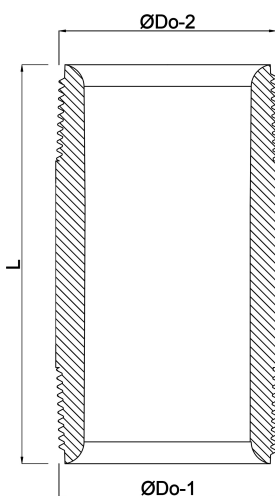

**Profec Nr. 23 Pipe nipple brass
1/4" male thread 40bar 80 mm
(0701802)**

TECHNICAL SPECIFICATIONS

Material	brass
Connection	male thread
Fitting nr.	Nr. 23
Pressure	40 bar
Size	1/4"
Length	80 mm

DIMENSIONS

L	80 mm
ØDo-1	1/4 "
ØDo-2	1/4 "

Last modified date: 13/03/2026

Bosta UK Ltd.
Reflection House
Olding Road
Bury St. Edmunds
Suffolk
IP33 3TA
T +44 (0) 1284 716580
E enquiries@bosta.co.uk
<http://www.bosta.com>