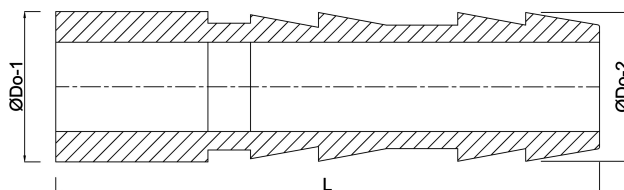

# Profec Hose tail adaptor PVC-U 16 mm spigot x hose tail 10bar grey (0111001)

# TECHNICAL SPECIFICATIONS

Colour	grey
Material	PVC-U
Connection	spigot x hose tail
Pressure	10 bar
Size	16 mm

## DIMENSIONS

L	35 mm
L	49 mm
Lb	49 mm
ØDo-1	16 mm
ØDo-2	16 mm

Last modified date: 23/05/2026

Bosta UK Ltd.  
Reflection House  
Olding Road  
Bury St. Edmunds  
Suffolk  
IP33 3TA  
T +44 (0) 1284 716580  
E [enquiries@bosta.co.uk](mailto:enquiries@bosta.co.uk)  
<http://www.bosta.com>