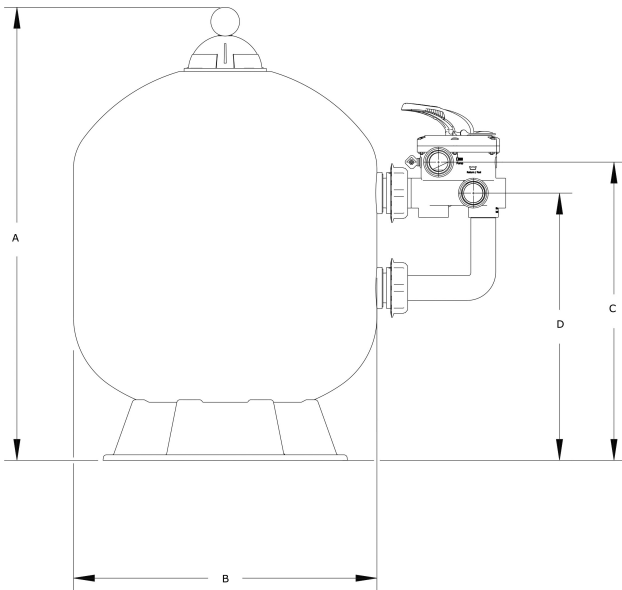

# Sand filter PP 2" female thread 3,75bar beige type S790 (7043244)

# TECHNICAL SPECIFICATIONS

Colour	beige
Material	PP
Connection	female thread
Pressure	3,75 bar
Max. temp.	40 °C
Type	S790
Capacity	22 m <sup>3</sup> /h
Size	2"
Diameter	790 mm
Weight	27 kg
Sand	250 kg
Filter area	0.5 m <sup>2</sup>
Max. pool vol.	110 m <sup>3</sup>

# DIMENSIONS

A	1010 mm
B	31 "

B 31 " inch

B 790 mm

C 570 mm

D 360 mm

## PRODUCT INFORMATION

Features:

- High quality PP filter tank
- Extremely high maximum working pressure up to 3,75 bar
- 6-way valve included

**Last modified date: 27/05/2026**

Bosta UK Ltd.  
Reflection House  
Olding Road