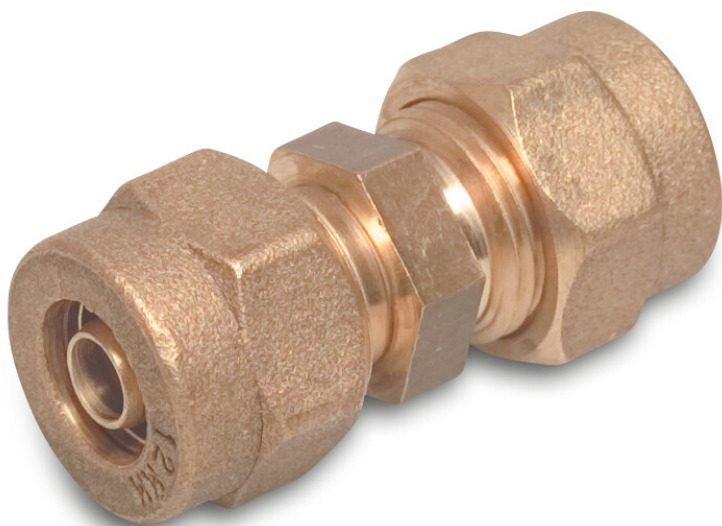

Socket brass 18 mm compression (0700379)

TECHNICAL SPECIFICATIONS

Material	brass
Connection	compression
Application	floorheating
Wall thickness	2,0 mm
Size	18 mm

Last modified date: 08/03/2026

Bosta UK Ltd.
Reflection House
Olding Road
Bury St. Edmunds
Suffolk
IP33 3TA
T +44 (0) 1284 716580
E enquiries@bosta.co.uk
<http://www.bosta.com>