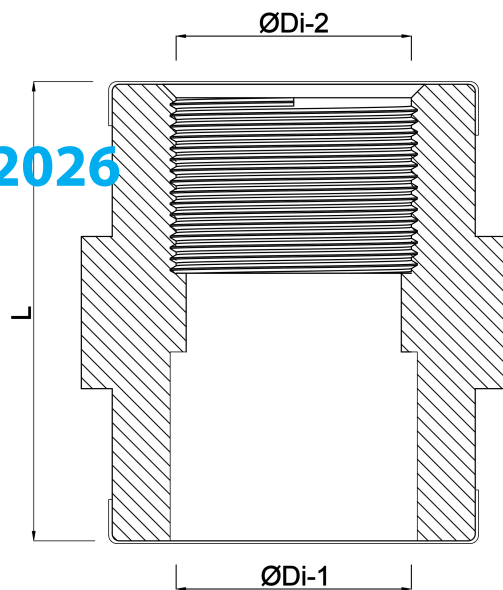

**Profec Adaptor socket PVC-U
63 mm x 2" glue socket x
female thread 10bar grey
(0110828)**

TECHNICAL SPECIFICATIONS

Colour	grey
Material	PVC-U
Connection	glue socket x female thread
Pressure	10 bar
Size	63 mm x 2"

DIMENSIONS

L	67 mm
ØDi-1	63 mm
ØDi-2	2"

Last modified date: 13/03/2026

Bosta UK Ltd.
Reflection House
Olding Road
Bury St. Edmunds
Suffolk
IP33 3TA
T +44 (0) 1284 716580
E enquiries@bosta.co.uk

<http://www.bosta.com>