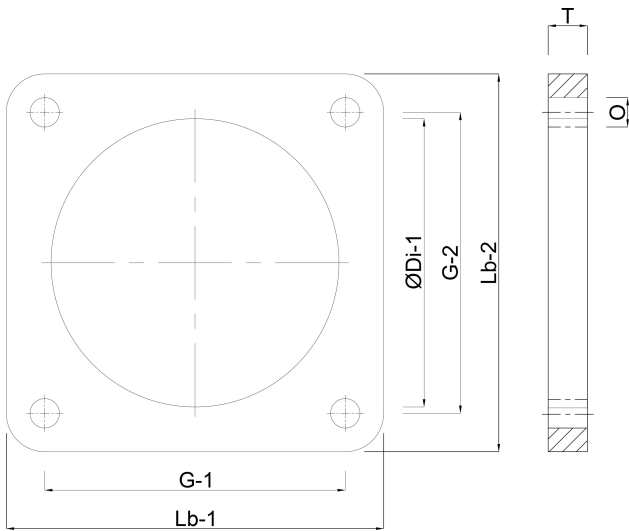

# Flange adaptor steel 4" x 108 mm square flange x butt welding black (0200590)

# TECHNICAL SPECIFICATIONS

Colour	black
Material	steel
Connection	square flange x butt welding
Thickness	8 mm
Holes	4
Size	4" x 108 mm
Outer dimension flange	180x180

## DIMENSIONS

G-1	150 mm
G-2	150 mm
Hole spacing	150 x 150 mm
Lb	180 mm
Lb-2	180 mm
O	13 mm
T	8 mm
ØDi-1	100 mm

**Last modified date: 23/05/2026**

Bosta UK Ltd.  
Reflection House  
Olding Road  
Bury St. Edmunds  
Suffolk  
IP33 3TA  
T +44 (0) 1284 716580  
E [enquiries@bosta.co.uk](mailto:enquiries@bosta.co.uk)  
<http://www.bosta.com>