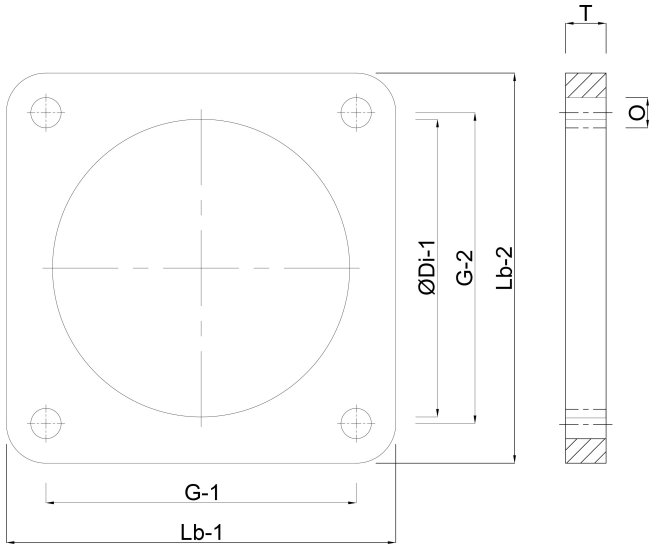

Flange adaptor steel 4" x 108 mm square flange x butt welding black (0200590)

TECHNICAL SPECIFICATIONS

Colour	black
Material	steel
Connection	square flange x butt welding
Thickness	8 mm
Holes	4
Size	4" x 108 mm
Outer dimension flange	180x180

DIMENSIONS

G-1	150 mm
G-2	150 mm
Hole spacing	150 x 150 mm
Lb	180 mm
Lb-2	180 mm
O	13 mm
T	8 mm
ØDi-1	100 mm

Last modified date: 07/03/2026

Bosta UK Ltd.
Reflection House
Olding Road
Bury St. Edmunds
Suffolk
IP33 3TA
T +44 (0) 1284 716580
E enquiries@bosta.co.uk
<http://www.bosta.com>