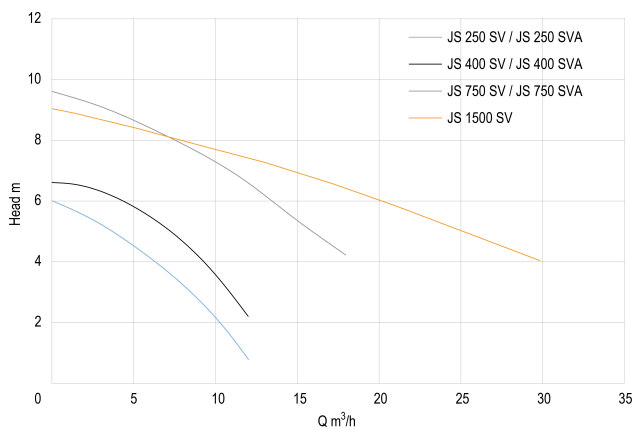

Max flow rate 30 m³/h

Press 3 "

DIMENSIONS

H-1 600 mm

L 395 mm

W-1 195 mm

PRODUCT INFORMATION

With withdrawn fan (Vortex). Ready for installation by a qualified electrician.

Last modified date: 25/05/2026

Bosta UK Ltd.
Reflection House
Olding Road