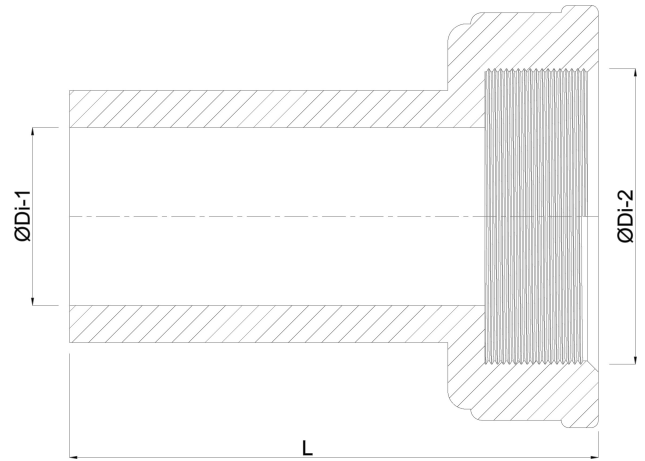

**VDL 2/3 union coupler PVC-U
25 mm x 1" glue socket x
female threaded nut 16bar
grey (0110030)**

VL Van de Lande

TECHNICAL SPECIFICATIONS

Colour	grey
Material	PVC-U
Material seal	EPDM
Connection	glue socket x female threaded nut
Size	25 mm x 1"
Length	57 mm
Pressure	16 bar

DIMENSIONS

Hi-1	27 mm
L	54 mm
Mold	hand formed
ØDi-1	25 mm
ØDi-2	1 "

Last modified date: 22/05/2026

Bosta UK Ltd.
Reflection House
Olding Road
Bury St. Edmunds
Suffolk
IP33 3TA
T +44 (0) 1284 716580
E enquiries@bosta.co.uk
<http://www.bosta.com>