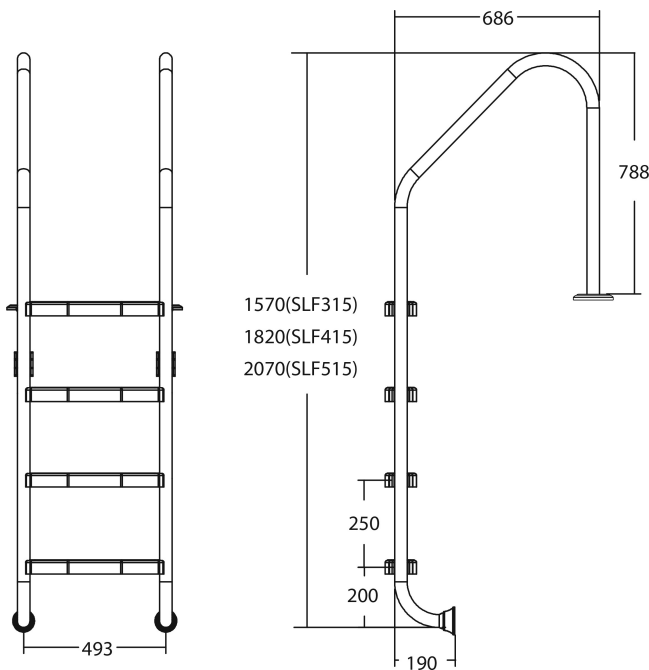

# Flotide Pool steps stainless steel 304 type flange wide model 4 steps (7026927)

**FLOTIDE**

**bosta**  
bringing water to life

# TECHNICAL SPECIFICATIONS

Type flange wide model

Material stainless steel 304

Number of Steps 4

## PRODUCT INFORMATION

Flotide pool ladder (wide model) is attached 496 mm behind the pool edge. All ladders include an anti-slip pad.

**Last modified date: 10/03/2026**

Bosta UK Ltd.  
Reflection House  
Olding Road  
Bury St. Edmunds  
Suffolk  
IP33 3TA  
T +44 (0) 1284 716580  
E [enquiries@bosta.co.uk](mailto:enquiries@bosta.co.uk)  
<http://www.bosta.com>