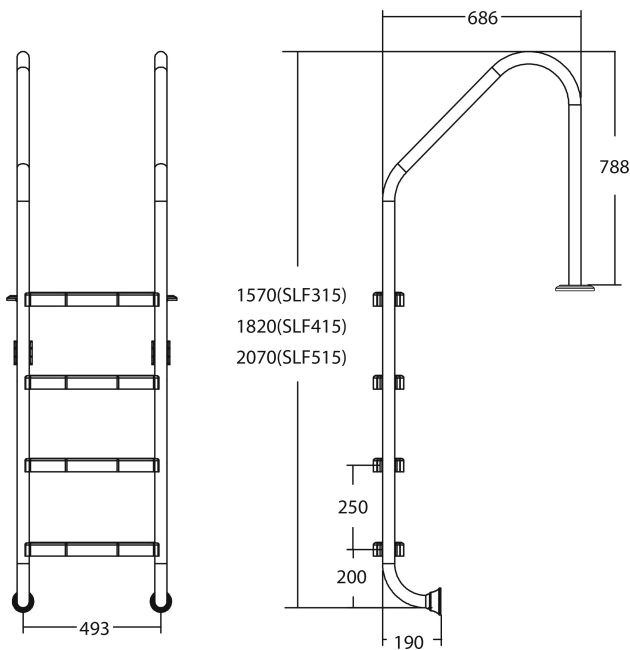

Flotide Pool steps stainless steel 304 type flange wide model 4 steps (7026927)

FLOTIDE

TECHNICAL SPECIFICATIONS

Type flange wide model

Material stainless steel 304

Number of Steps 4

PRODUCT INFORMATION

Flotide pool ladder (wide model) is attached 496 mm behind the pool edge. All ladders include an anti-slip pad.