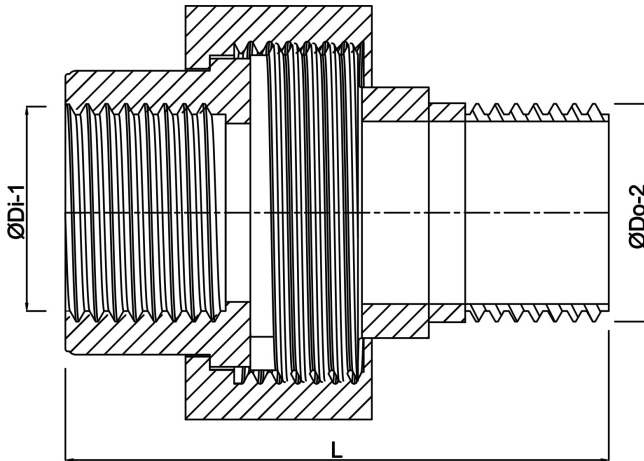

**Profec Nr. 341 Union coupler  
stainless steel 316 2 1/2"  
female thread x male thread  
16bar type conical (0080361)**

# TECHNICAL SPECIFICATIONS

Type	conical
Material	stainless steel 316
Connection	female thread x male thread
Fitting nr.	Nr. 341
Pressure	16 bar
Max. temp.	100 °C
DN	2 1/2 "
Size	2 1/2"
Length	93 mm
Outer ø	-- mm

## DIMENSIONS

K-1	105 mm
K-2	80 mm
L	93 mm
ØDi-1	2 1/2 "
ØDo-2	2 1/2 "

**Last modified date: 13/03/2026**

Bosta UK Ltd.  
Reflection House  
Olding Road  
Bury St. Edmunds  
Suffolk  
IP33 3TA  
T +44 (0) 1284 716580  
E [enquiries@bosta.co.uk](mailto:enquiries@bosta.co.uk)  
<http://www.bosta.com>