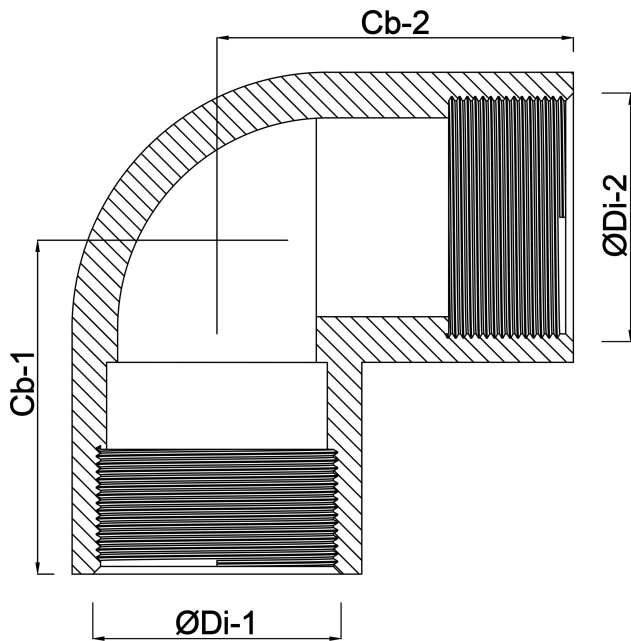

**Elbow 90° PP 1/2" female
thread 10bar beige (0330401)**

TECHNICAL SPECIFICATIONS

Colour	beige
Material	PP
Connection	female thread
Pressure	10 bar
Size	1/2"

DIMENSIONS

Cb-1	28 mm
Cb-2	28 mm
ØDi-1	1/2 "
ØDi-2	1/2 "
β	90 °