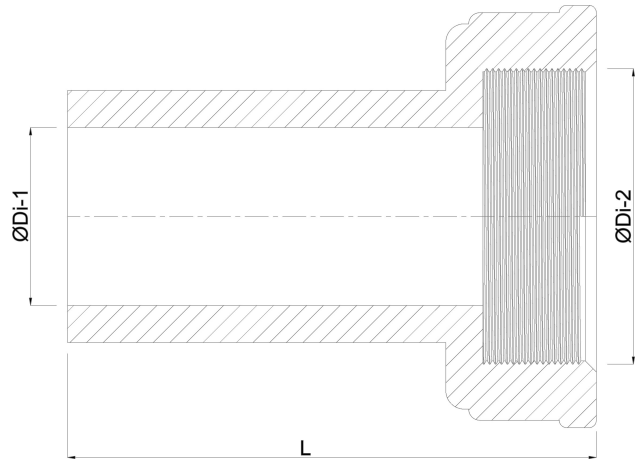

**VDL 2/3 union coupler PVC-U  
63 mm x 2" glue socket x  
female threaded nut 10bar  
grey (0110043)**

**VL** Van de Lande

# TECHNICAL SPECIFICATIONS

Colour	grey
Material	PVC-U
Material seal	EPDM
Connection	glue socket x female threaded nut
Size	63 mm x 2"
Length	99 mm
Pressure	10 bar

# DIMENSIONS

Hi-1	43 mm
L	87 mm
Mold	hand formed
ØDi-1	63 mm
ØDi-2	2 1/2 "

**Last modified date: 22/05/2026**

Bosta UK Ltd.  
Reflection House  
Olding Road  
Bury St. Edmunds  
Suffolk  
IP33 3TA  
T +44 (0) 1284 716580  
E [enquiries@bosta.co.uk](mailto:enquiries@bosta.co.uk)  
<http://www.bosta.com>