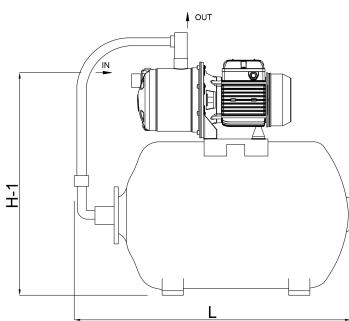

Pressure 8 bar

Type JXF 86 N

Material impeller 1 noryl

Max. head 44 m

Size 1"

Power 0.59 kW

Height 550 mm

Ampere 3,3 A

Max flow rate 3 m³/h

DIMENSIONS

H-1 420 mm

H-2 550 mm

L 560 mm

Length 560 mm

W-1 260 mm

Width 260 mm

PRODUCT INFORMATION

Complete with 24 ltr. horizontal tank, pressure gauge and pressure switch. Pump will be supplied with cable and DIN plug. UK / DIN plug included for UK deliveries

Last modified date: 08/05/2026