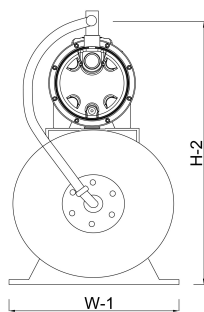

Pressure 8 bar

Type JXF 86 N

Material impeller 1 noryl

Max. head 44 m

Size 1"

Power 0.59 kW

Height 550 mm

Ampere 3,3 A

Max flow rate 3 m³/h

DIMENSIONS

H-1 420 mm

H-2 550 mm

L 560 mm

Length 560 mm

W-1 260 mm

Width 260 mm

PRODUCT INFORMATION

Complete with 24 ltr. horizontal tank, pressure gauge and pressure switch. Pump will be supplied with cable and DIN plug. UK / DIN plug included for UK deliveries

Last modified date: 08/05/2026