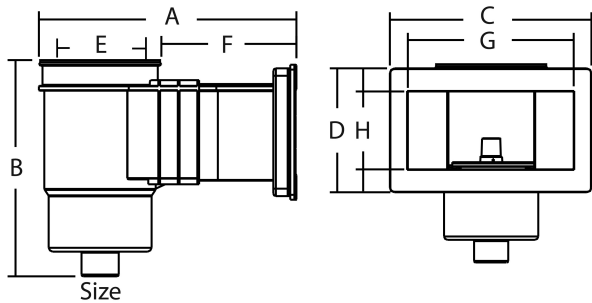

Flotide Skimmer ABS 1 1/2"
female thread white
rectangular type Standard
(0181011)

FLOTIDE

TECHNICAL SPECIFICATIONS

Colour	white
Type	Standard
Material	ABS/stainless steel
Suitable for	liner pools
Model	rectangular
Connection	female thread
Length	412 mm
Width	355 mm
Size	1 1/2"

DIMENSIONS

A	412 mm
B	349 mm
C	355 mm
D	218 mm
E	173 mm
F	218 mm

G 292 mm

H 137 mm

Last modified date: 23/05/2026

Bosta UK Ltd.
Reflection House
Olding Road
Bury St. Edmunds
Suffolk
IP33 3TA
T +44 (0) 1284 716580
E enquiries@bosta.co.uk
<http://www.bosta.com>