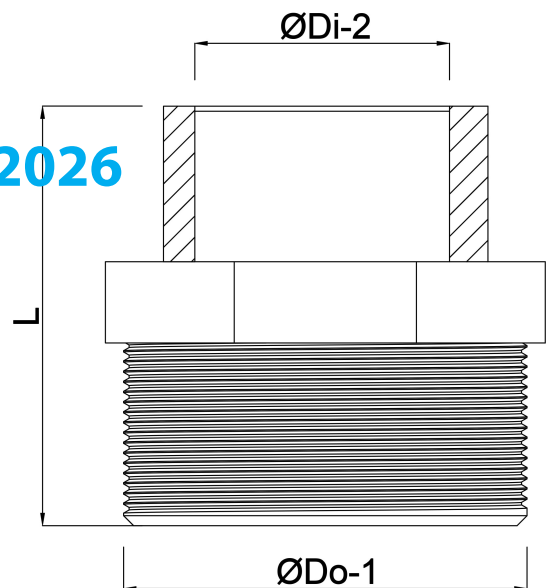

**Profec Reducer nipple PVC-U 1  
1/2" x 2" male thread x female  
thread 10bar grey (0100206)**

# TECHNICAL SPECIFICATIONS

Colour	grey
Material	PVC-U
Connection	male thread x female thread
Pressure	10 bar
Size	1 1/2" x 2"

## DIMENSIONS

L	57 mm
ØDi-2	2 "
ØDo-1	1 1/2 "

**Last modified date: 13/03/2026**

Bosta UK Ltd.  
Reflection House  
Olding Road  
Bury St. Edmunds  
Suffolk  
IP33 3TA  
T +44 (0) 1284 716580  
E [enquiries@bosta.co.uk](mailto:enquiries@bosta.co.uk)