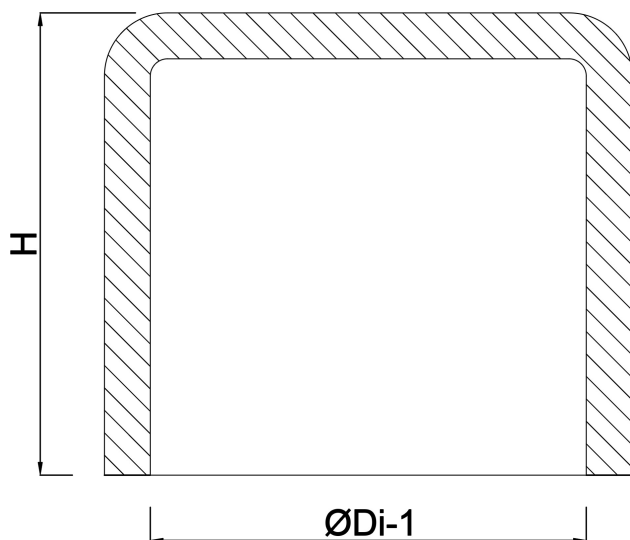

VDL Cap PVC-U 315 mm glue socket 10bar grey (7002827)

VL Van de Lande

TECHNICAL SPECIFICATIONS

Colour grey

Material PVC-U

Size 315 mm

Connection glue socket

Pressure 10 bar

DIMENSIONS

H 255 mm

P-1 165 mm

ØDi-1 315 mm

Last modified date: 24/05/2026

Bosta UK Ltd.
Reflection House
Olding Road
Bury St. Edmunds
Suffolk
IP33 3TA
T +44 (0) 1284 716580
E enquiries@bosta.co.uk
<http://www.bosta.com>