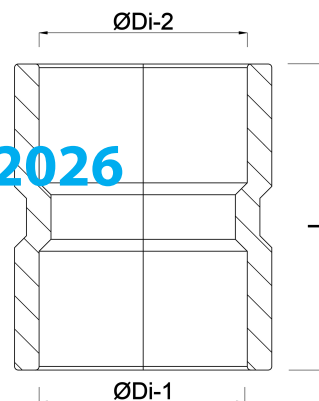

VDL Socket PVC-U 75 mm glue socket 16bar grey KIWA (7002910)

V-L Van de Lande

TECHNICAL SPECIFICATIONS

Colour	grey
Material	PVC-U
Approval	KIWA
Connection	glue socket
Size	75 mm
Pressure	16 bar

DIMENSIONS

L	92 mm
T	4 mm
ØDi-1	75 mm
ØDi-2	75 mm

Last modified date: 14/03/2026

Bosta UK Ltd.
Reflection House
Olding Road

Bury St. Edmunds
Suffolk
IP33 3TA
T +44 (0) 1284 716580
E enquiries@bosta.co.uk
<http://www.bosta.com>