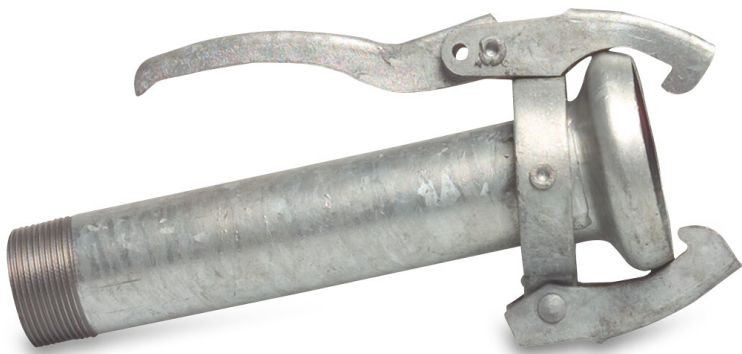

**Quick coupler adaptor steel
galvanised 159 mm x 6" female
part Perrot x male thread type
Perrot (0200338)**

TECHNICAL SPECIFICATIONS

Type	Perrot
Material	steel
Surface treatment	galvanised
Connection	female part Perrot x male thread
Size	159 mm x 6"
Length	380 mm
Outer ø	221 mm