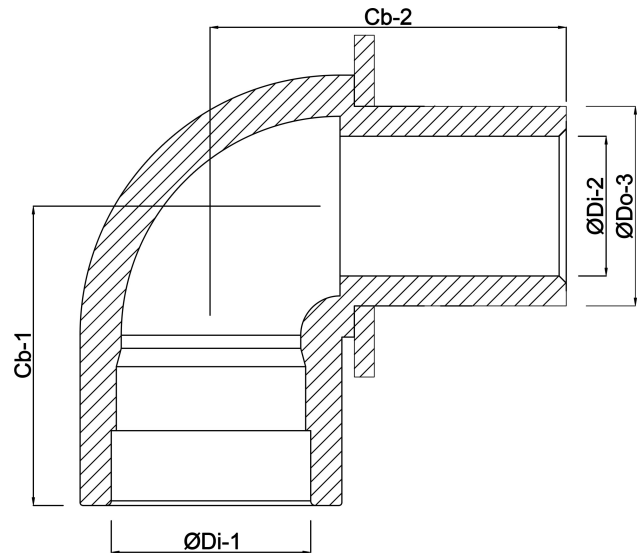

Profec Reducer elbow 90° PVC-U 32/40 mm x 50 mm glue socket/glue spigot x glue socket 10bar grey (0110136)

TECHNICAL SPECIFICATIONS

Colour	grey
Material	PVC-U
Connection	glue socket/glue spigot x glue socket
Pressure	10 bar
Size	32/40 mm x 50 mm

DIMENSIONS

Cb-1	70 mm
Cb-2	80 mm
ØDi-1	50 mm
ØDi-2	32 mm
ØDo-3	40 mm
β	90 °

Last modified date: 22/05/2026

Bosta UK Ltd.
Reflection House
Olding Road
Bury St. Edmunds
Suffolk
IP33 3TA
T +44 (0) 1284 716580
E enquiries@bosta.co.uk
<http://www.bosta.com>