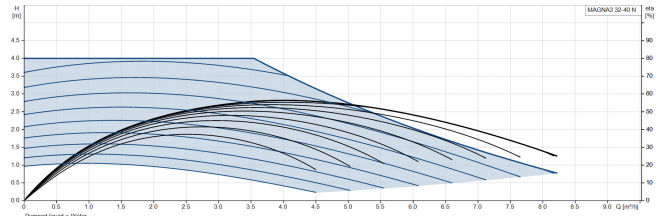

Size

2"

Ampere

0.61 A

Last modified date: 10/05/2026

Bosta UK Ltd.
Reflection House
Olding Road
Bury St. Edmunds
Suffolk
IP33 3TA
T +44 (0) 1284 716580
E enquiries@bosta.co.uk
<http://www.bosta.com>