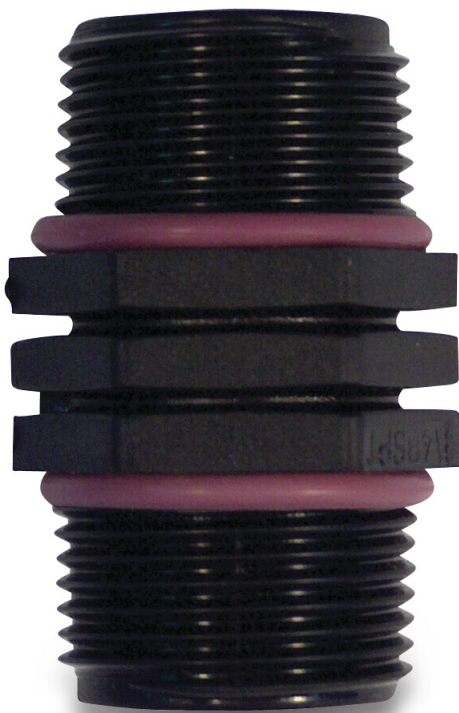

# Tavlit Swivel nipple PP 1 1/4" male thread 10bar type Self Seal (7033555)

# TECHNICAL SPECIFICATIONS

Type	Self Seal
------	-----------

Material	PP
----------	----

Connection	male thread
------------	-------------

Pressure	10 bar
----------	--------

Size	1 1/4"
------	--------

## PRODUCT INFORMATION

Swivel nipples are specially designed for electric valve assemblies. Comes with a short thread.

**Last modified date: 27/05/2026**

Bosta UK Ltd.  
Reflection House  
Olding Road  
Bury St. Edmunds  
Suffolk  
IP33 3TA  
T +44 (0) 1284 716580  
E [enquiries@bosta.co.uk](mailto:enquiries@bosta.co.uk)  
<http://www.bosta.com>