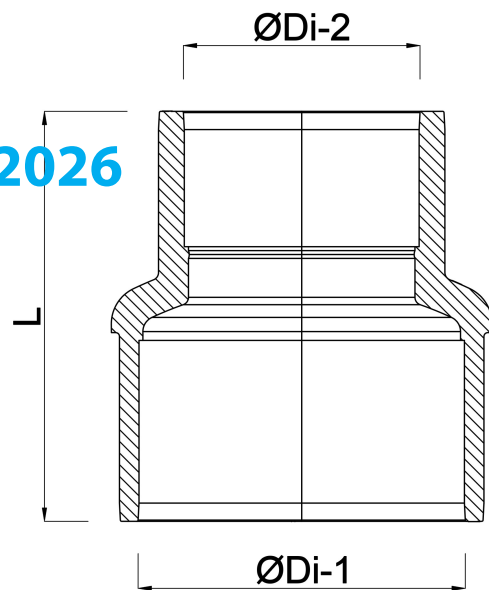

**Profec Reducer socket PVC-U
200 mm x 125 mm glue socket
16bar grey (0110684)**

TECHNICAL SPECIFICATIONS

Colour grey

Material PVC-U

Connection glue socket

Pressure 16 bar

Size 200 mm x 125 mm

DIMENSIONS

L 213 mm

ØDi-1 200 mm

ØDi-2 125 mm

Last modified date: 13/03/2026

Bosta UK Ltd.
Reflection House
Olding Road
Bury St. Edmunds
Suffolk
IP33 3TA
T +44 (0) 1284 716580
E enquiries@bosta.co.uk

<http://www.bosta.com>