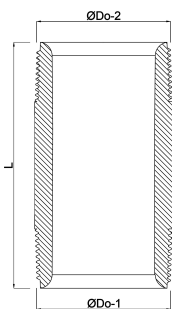

Profec Nr. 23 Pipe nipple brass 1" male thread 40bar 150 mm (0701837)

TECHNICAL SPECIFICATIONS

Material	brass
Connection	male thread
Fitting nr.	Nr. 23
Pressure	40 bar
Size	1"
Length	150 mm

DIMENSIONS

L	150 mm
ØDo-1	1 "
ØDo-2	1 "
F-1	18 mm
F-2	18 mm