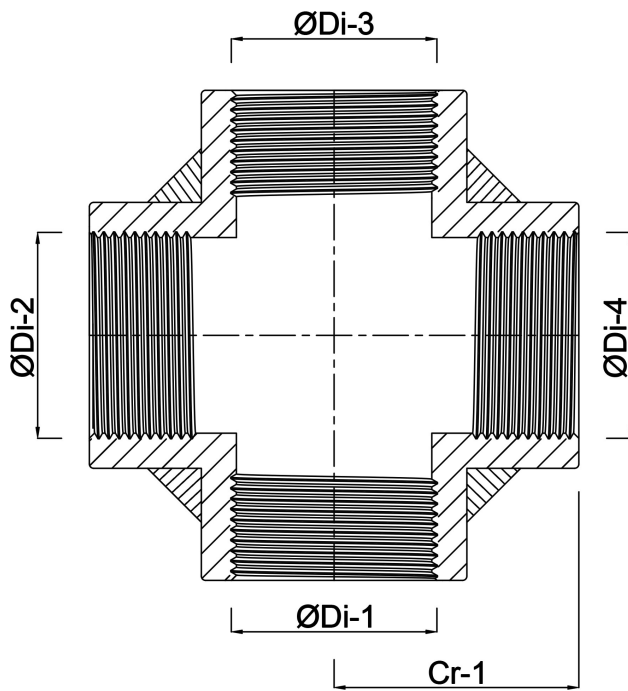

**Profec Nr. 180 Cross-piece
brass 2" female thread 40bar
(0708856)**

TECHNICAL SPECIFICATIONS

Material	brass
Connection	female thread
Fitting nr.	Nr. 180
Max. temp.	120 °C
Size	2"
Pressure	40 bar

DIMENSIONS

Cr-1	57 mm
F-1	25 mm
F-2	25 mm
F-3	25 mm
F-4	25 mm
L	114 mm
ØDi-1	2 "
ØDi-2	2 "
ØDi-3	2 "

ØDi-4

2"

Last modified date: 24/05/2026

Bosta UK Ltd.
Reflection House
Olding Road
Bury St. Edmunds
Suffolk
IP33 3TA
T +44 (0) 1284 716580
E enquiries@bosta.co.uk
<http://www.bosta.com>