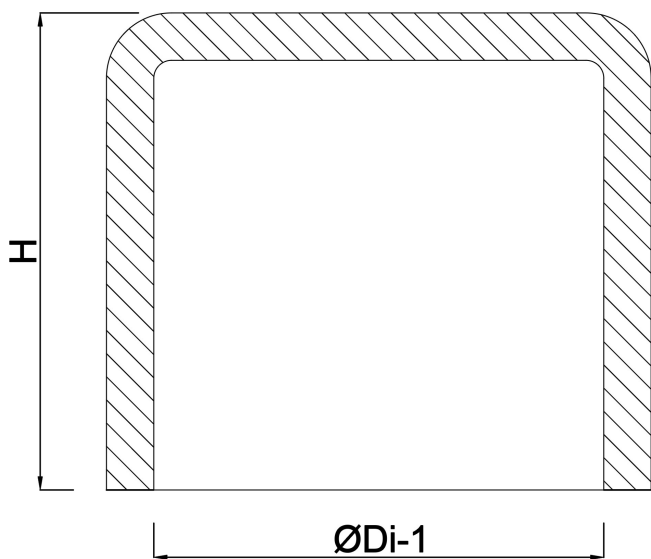

VDL Cap PVC-U 140 mm glue socket 16bar grey (7002822)

VL Van de Lande

TECHNICAL SPECIFICATIONS

Colour grey

Material PVC-U

Size 140 mm

Connection glue socket

Pressure 16 bar

DIMENSIONS

H 118 mm

P-1 76 mm

ØDi-1 140 mm

Last modified date: 14/03/2026

Bosta UK Ltd.
Reflection House
Olding Road
Bury St. Edmunds
Suffolk
IP33 3TA
T +44 (0) 1284 716580
E enquiries@bosta.co.uk
<http://www.bosta.com>